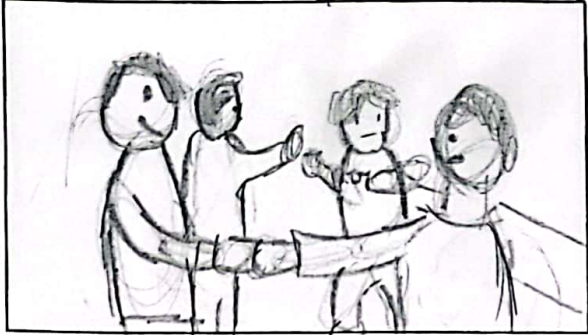

Timestamps from YT video

00:00

WS

Scene #: 1

Shot #: 1

Duration: 0:02

Action: Ryan shaking hands with other employees.

Audio: Dialogue

00:02-00:04

MWS

Scene #: 1

Shot #: 2

Duration: 00:01

Action: Michael introduces Ryan to Dwight, sitting at his desk.

Audio: Dialogue

0:14 CU

206m in

0:21

Scene #: 1

Shot #: 3

Duration: 00:08

Action: Dwight talks about his car.

Audio: Dialogue

0:22 CU